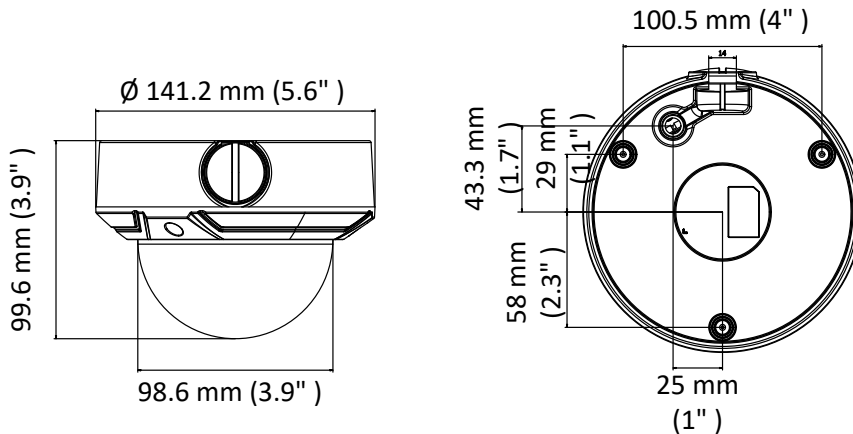

Dimension

Accessory

Distributed by

HIKVISION®
HiWatch Series

Headquarters

No.555 Qianmo Road, Binjiang District,
Hangzhou 310051, China
T +86-571-8807-5998
overseasbusiness@hikvision.com

Hikvision USA
T +1-909-895-0400
sales.usa@hikvision.com

Hikvision Europe
T +31-23-55-42-770
info.eu@hikvision.com

Hikvision Middle East
T +971-4-8816086
salesme@hikvision.com

Hikvision Russia
T +7-495-669-67-99
saleru@hikvision.com

Hikvision India
T +91-22-28469900
sales@pramahikvision.com

Hikvision Italy
T +39-0438-6902
info.it@hikvision.com

Hikvision France
T +33(0)1-85-330-450
info.fr@hikvision.com

Hikvision Spain
T +34-91-737-16-55
info.es@hikvision.com

Hikvision Poland
T +48-22-460-01-50
poland@hikvision.com

Hikvision UK
T +01628-902140
support.uk@hikvision.com

Hikvision Singapore
T +65-6684-4718
sg@hikvision.com

Hikvision Oceania
T +61-2-8599-4233
salesau@hikvision.com

Hikvision Canada
T +1-909-895-0400
sales.usa@hikvision.com

Hikvision Korea
T +82-31-731-8841
sales.korea@hikvision.com

Hikvision Brazil
T +55 11 3318-0050
Latam.support@hikvision.com

Hikvision Africa
T +27 (10) 0351172
sale.africa@hikvision.com

Hikvision Hong Kong
T +852-2151-1761